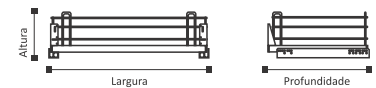

Gaveta Sifão

kit

Ref.: Alt x Larg x Prof

2800/80i	200 x 770 x 500mm	2810/80i